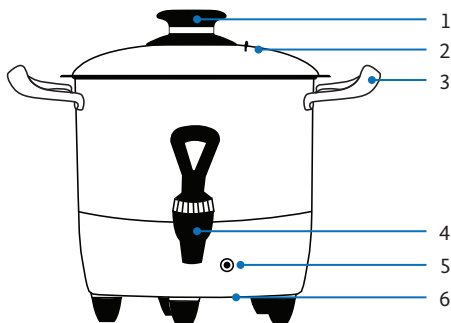

CARE AND CLEANING

The Urn is intended to boil water only. Rinse the Urn thoroughly before use to remove any manufacturing dust or packaging particles. To protect against electric shock, do not immerse the Urn, plug or cord in water or any other liquid. To clean the inside and remove water deposits on the element, we recommend the use of a descaling product. These are obtainable from local supermarkets.

INSTRUCTIONS FOR USE

Fill Urn to your desired level, and ensure that the base is always completely covered with water. Fit the plug into a wall socket and switch the red button on. The light will glow to indicate that it is on. The Urn will then start to heat up until boiling. Once boiling, you can open the adjustable vent in the lid to release steam. After the water has boiled, the Urn will self-regulate and maintain a temperature between 89 and 95 degrees celsius, so you will always have hot water on hand for your tea or coffee. When the Urn is not in use, please switch it off with the red button and unplug from the wall socket. Do not overfill, as the water will spill once boiling.

FEATURES OF THE URN

1. **1. Visiotherm®:** The Visiotherm® is used as a lid knob on the Urn.
2. **2. Adjustable vent:** To release steam.
3. **3. Stainless steel handles:** Handles will stay cool.
4. **4. Tap:** Pull handle forward to pour the required amount of water.
5. **5. Red power button:** Switch the Urn on and off with this button. This light will glow to indicate that it is on.
6. **6. Safety:** If the water level in the Urn is too low and has boiled dry, the Urn will automatically switch off.

AMC Cookware Support Centre,

P.O. Box 24200, Lansdowne 7779

Telephone: 086 1111 262

Fax: 021 761 5139

E-mail: info@amcsa.co.za

Website: www.amcsa.co.za

LIFETIME GUARANTEE

The AMC Cookware 24 cm Electric Urn is covered by the AMC Cookware lifetime guarantee. The Visiotherm®, Urn element, tap, handles and feet have a two year guarantee. It is a condition of the guarantee that you read and follow the instructions in this leaflet. This will ensure satisfying results and will make your guarantee effective.